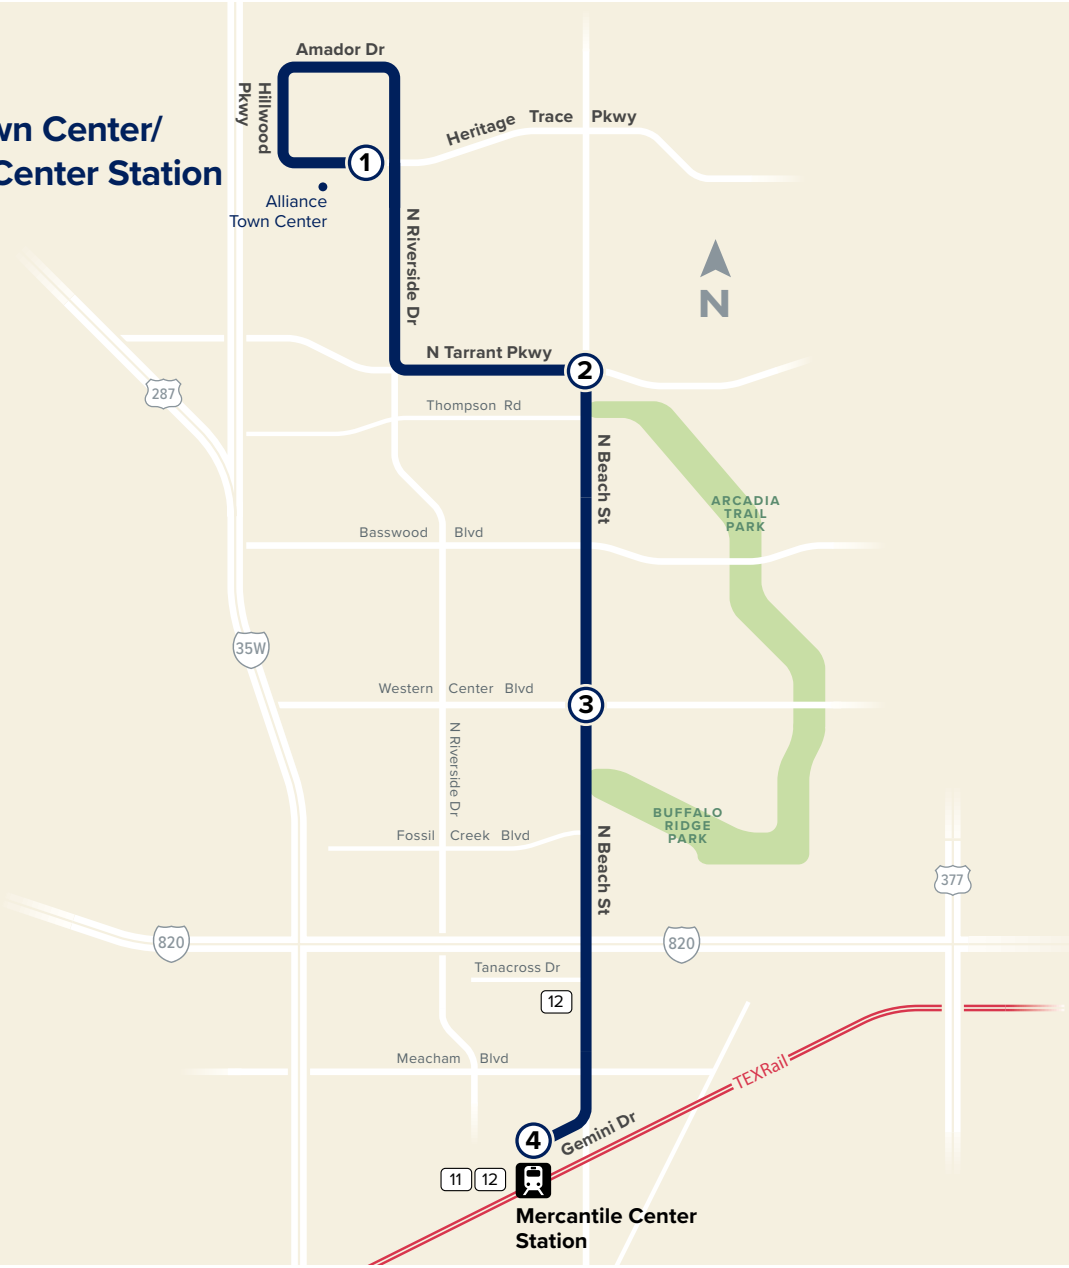

16

Alliance Town Center/ Mercantile Center Station

Map Key

-  Route Line

-  Scheduled Timepoint

-  Transfer to other buses

-  Rail Station

Weekdays

To Mercantile Station

Heritage Trace & N Riverside	N Beach & Tarrant	N Beach & Western Center	Mercantile Center Station
①	②	③	④
5:14	5:21	5:28	5:40
5:44	5:51	5:58	6:10
6:14	6:21	6:28	6:40
6:44	6:51	6:58	7:10
7:14	7:21	7:28	7:40
7:44	7:51	7:58	8:10
8:14	8:21	8:28	8:40
9:14	9:21	9:28	9:40
10:14	10:21	10:28	10:40
11:14	11:21	11:28	11:40
12:14	12:21	12:28	12:40
1:14	1:21	1:28	1:40
2:14	2:21	2:28	2:40
3:14	3:21	3:28	3:40
3:44	3:51	3:58	4:10
4:14	4:21	4:28	4:40
4:44	4:51	4:58	5:10
5:14	5:21	5:28	5:40
5:44	5:51	5:58	6:10
6:14	6:21	6:28	6:40
7:14	7:21	7:28	7:40
8:14	8:21	8:28	8:40
9:14	9:21	9:28	9:40
10:14	10:21	10:28	10:40

To Alliance Town Center

Mercantile Center Station	N Beach & Western Center	N Beach & Tarrant	Heritage Trace & N Riverside
④	③	②	①
5:48	5:58	6:05	6:14
6:18	6:28	6:35	6:44
6:48	6:58	7:05	7:14
7:18	7:28	7:35	7:44
7:48	7:58	8:05	8:14
8:18	8:28	8:35	8:44
8:48	8:58	9:05	9:14
9:48	9:58	10:05	10:14
10:48	10:58	11:05	11:14
11:48	11:58	12:05	12:14
12:48	12:58	1:05	1:14
1:48	1:58	2:05	2:14
2:48	2:58	3:05	3:14
3:18	3:28	3:35	3:44
3:48	3:58	4:05	4:14
4:18	4:28	4:35	4:44
4:48	4:58	5:05	5:14
5:18	5:28	5:35	5:44
5:48	5:58	6:05	6:14
6:18	6:28	6:35	6:44
6:48	6:58	7:05	7:14
7:48	7:58	8:05	8:14
8:48	8:58	9:05	9:14
9:48	9:58	10:05	10:14
10:48	10:58	11:05	11:14

Weekends & Major Holidays

To Alliance Town Center

Mercantile Center Station	N Beach & Western Center	N Beach & Tarrant	Heritage Trace & N Riverside
④	③	②	①
6:48	6:58	7:05	7:14
7:48	7:58	8:05	8:14
8:48	8:58	9:05	9:14
9:48	9:58	10:05	10:14
10:48	10:58	11:05	11:14
11:48	11:58	12:05	12:14
12:48	12:58	1:05	1:14
1:48	1:58	2:05	2:14
2:48	2:58	3:05	3:14
3:48	3:58	4:05	4:14
4:48	4:58	5:05	5:14
5:48	5:58	6:05	6:14
6:48	6:58	7:05	7:14
7:48	7:58	8:05	8:14
8:48	8:58	9:05	9:14
9:48	9:58	10:05	10:14
10:48	10:58	11:05	11:14