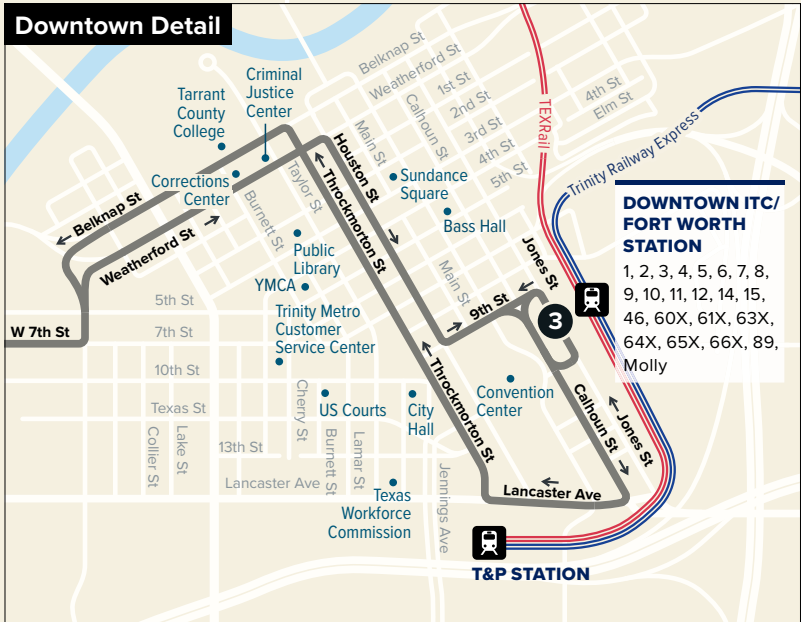

Bailey

10

**DOWNTOWN ITC/
FORT WORTH
STATION**
1, 2, 3, 4, 5, 6, 7, 8,
9, 10, 11, 12, 14, 15,
46, 60X, 61X, 63X,
64X, 65X, 66X, 89,
Molly

Map Key

- Route Line
- Scheduled Timepoint
- Transfer Center
- Transfer to other buses
- Rail Station