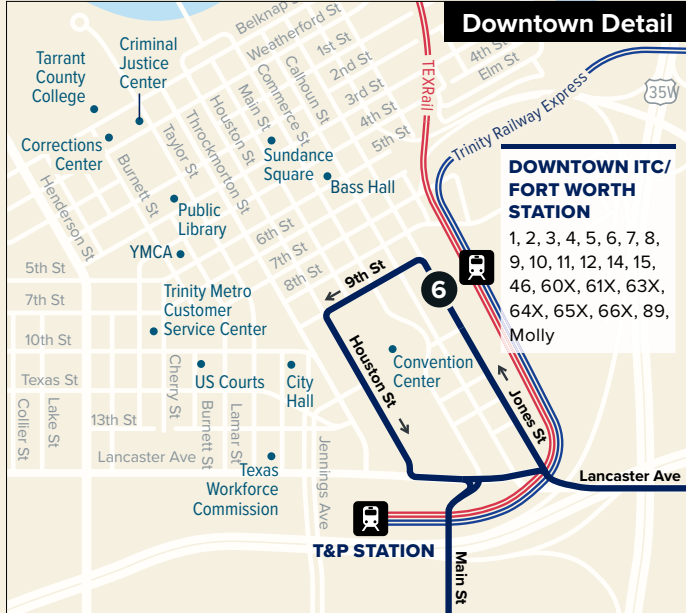

14

Sylvania/NE 28th

Map Key

- Route Line

- Weekends Only

- Scheduled Timepoint

- Transfer Center

- Transfer to other buses

- Rail Station