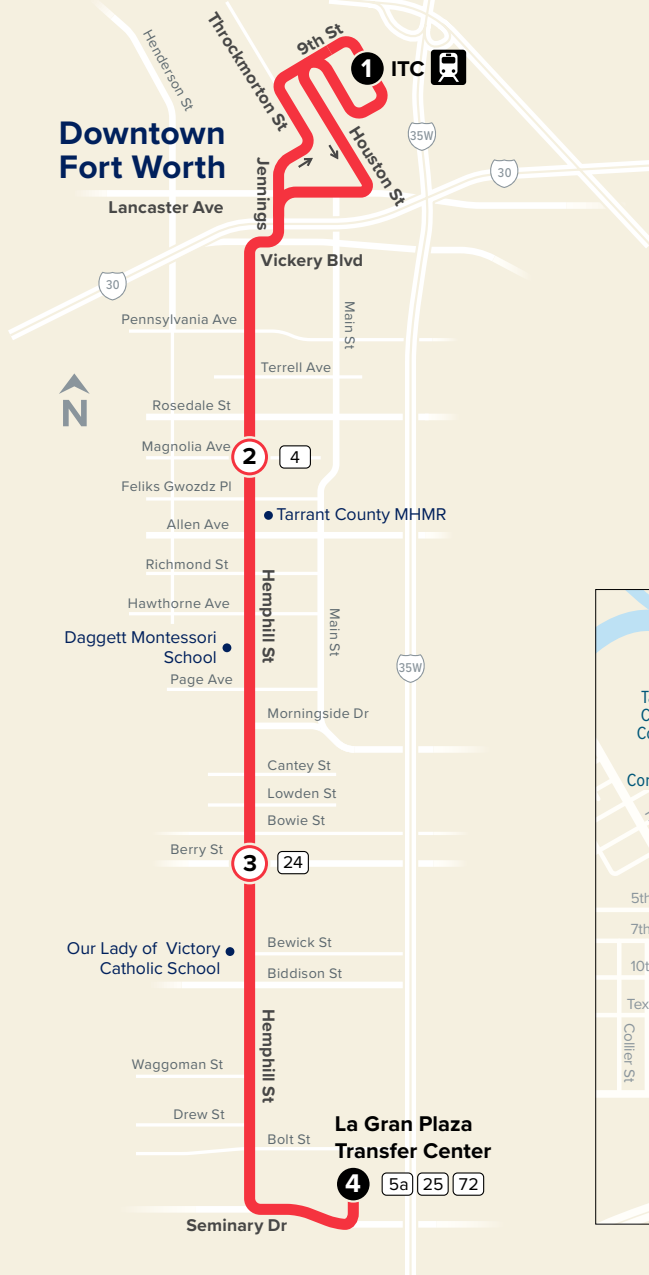

Downtown Fort Worth

Hemphill

Map Key

	Route Line
	Scheduled Timepoint
	Transfer Center
	Transfer to other buses
	Rail Station

Downtown Detail

DOWNTOWN ITC/FORT WORTH STATION
 1, 2, 3, 4, 5, 6, 7, 8, 9, 10, 11, 12, 14, 15, 46, 60X, 61X, 63X, 64X, 65X, 66X, 89, Molly

La Gran Plaza Transfer Center	Hemphill & Berry	Hemphill & Magnolia	ITC Station
4	3	2	1
5:15	5:23	5:28	5:45
5:45	5:53	5:58	6:15
6:00	6:08	6:13	6:30
6:15	6:23	6:28	6:45
6:30	6:38	6:43	7:00
6:45	6:53	6:58	7:15
7:00	7:08	7:13	7:30

every 15 minutes

8:00	8:08	8:13	8:30
8:15	8:23	8:28	8:45
8:45	8:53	8:58	9:15
9:15	9:23	9:28	9:45
9:45	9:53	9:58	10:15
10:15	10:23	10:28	10:45
10:45	10:53	10:58	11:15
11:45	11:53	11:58	12:15

From Downtown