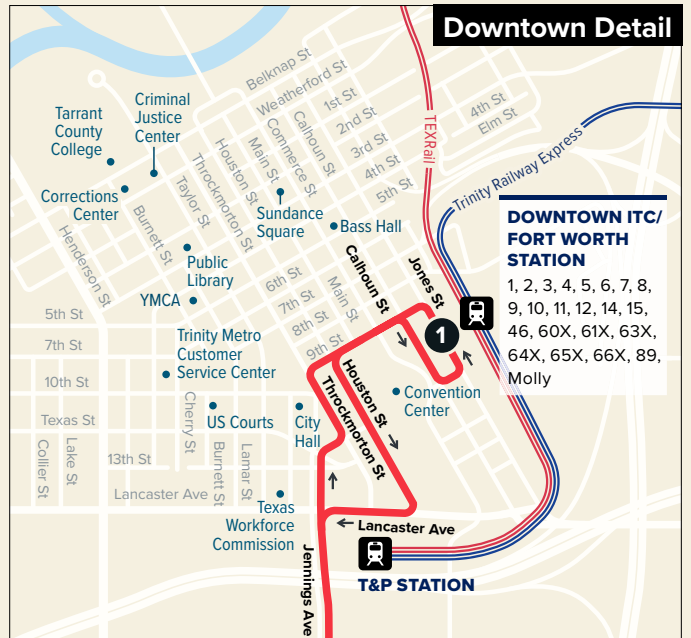

Downtown Fort Worth

Hemphill

Map Key

	Route Line
	Scheduled Timepoint
	Transfer Center
	Transfer to other buses
	Rail Station

Downtown Detail

DOWNTOWN ITC/FORT WORTH STATION
 1, 2, 3, 4, 5, 6, 7, 8, 9, 10, 11, 12, 14, 15, 46, 60X, 61X, 63X, 64X, 65X, 66X, 89, Molly

La Gran Plaza Transfer Center	Hemphill & Berry	Hemphill & Magnolia	ITC Station
4	3	2	1
5:15	5:23	5:28	5:45
5:45	5:53	5:58	6:15
6:00	6:08	6:13	6:30
6:15	6:23	6:28	6:45
6:30	6:38	6:43	7:00
6:45	6:53	6:58	7:15
7:00	7:08	7:13	7:30

every 15 minutes

8:00	8:08	8:13	8:30
8:15	8:23	8:28	8:45
8:45	8:53	8:58	9:15
9:15	9:23	9:28	9:45
9:45	9:53	9:58	10:15
10:15	10:23	10:28	10:45
10:45	10:53	10:58	11:15
11:45	11:53	11:58	12:15

From Downtown

ITC Station	Hemphill & Magnolia	Hemphill & Berry	La Gran Plaza Transfer Center
1	2	3	4
6:15	6:28	6:38	6:50
6:45	6:58	7:08	7:20
7:15	7:28	7:38	7:50
7:30	7:43	7:53	8:05
7:45	7:58	8:08	8:20
8:00	8:13	8:23	8:35
8:15	8:28	8:38	8:50
8:30	8:43	8:53	9:05
8:45	8:58	9:08	9:20
9:00	9:13	9:23	9:35