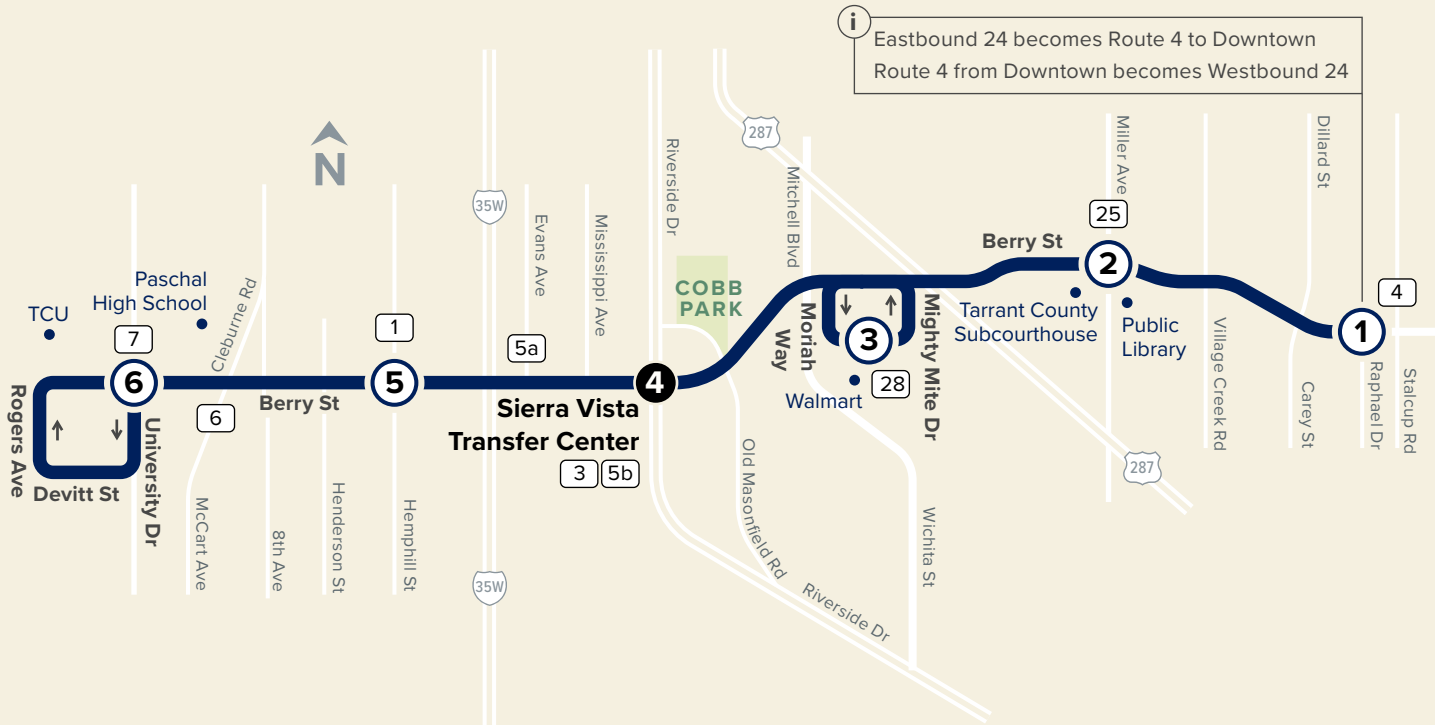

# 24 Berry Street

**i** Eastbound 24 becomes Route 4 to Downtown  
Route 4 from Downtown becomes Westbound 24

### Map Key

-  Route Line
-  Scheduled Timepoint
-  Transfer Center
-  Transfer to other buses

### Westbound

Berry & Raphael	Berry & Miller	Walmart	Sierra Vista Transfer Center	Berry & Hemphill	University & Berry
1	2	3	4	5	6
8:04	8:10	8:18	8:25	8:33	8:43
9:04	9:10	9:18	9:25	9:33	9:43
10:04	10:10	10:18	10:25	10:33	10:43
11:04	11:10	11:18	11:25	11:33	11:43
12:04	12:10	12:18	12:25	12:33	12:43
1:04	1:10	1:18	1:25	1:33	1:43
2:04	2:10	2:18	2:25	2:33	2:43
3:04	3:10	3:18	3:25	3:33	3:43
4:04	4:10	4:18	4:25	4:33	4:43
5:04	5:10	5:18	5:25	5:33	5:43
6:04	6:10	6:18	6:25	6:33	6:43
7:04	7:10	7:18	7:25	7:33	7:43
8:04	8:10	8:18	8:25	8:33	8:43

### Eastbound

University & Berry	Berry & Hemphill	Sierra Vista Transfer Center	Walmart	Berry & Miller	Berry & Raphael
6	5	4	3	2	1
6:51	6:59	7:07	7:14	7:20	7:25
7:51	7:59	8:07	8:14	8:20	8:25
8:51	8:59	9:07	9:14	9:20	9:25
9:51	9:59	10:07	10:14	10:20	10:25
10:51	10:59	11:07	11:14	11:20	11:25
11:51	11:59	12:07	12:14	12:20	12:25
12:51	12:59	1:07	1:14	1:20	1:25
1:51	1:59	2:07	2:14	2:20	2:25
2:51	2:59	3:07	3:14	3:20	3:25
3:51	3:59	4:07	4:14	4:20	4:25
4:51	4:59	5:07	5:14	5:20	5:25
5:51	5:59	6:07	6:14	6:20	6:25
6:51	6:59	7:07	7:14	7:20	7:25