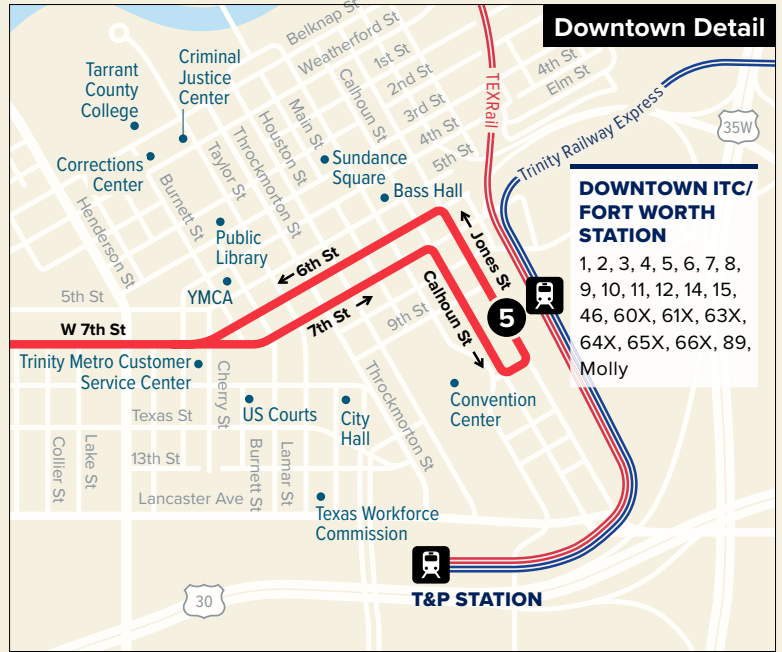

2

Camp Bowie

Map Key

- Route Line
- # Scheduled Timepoint
- # Transfer Center
- # Transfer to other buses
- 🚊 Rail Station

Downtown Detail

**DOWNTOWN ITC/
FORT WORTH
STATION**
1, 2, 3, 4, 5, 6, 7, 8,
9, 10, 11, 12, 14, 15,
46, 60X, 61X, 63X,
64X, 65X, 66X, 89,
Molly

Weekdays

To Downtown

Ridgmar Mall Transfer Center	Camp Bowie & Bryant Irvin	Camp Bowie & Hulen	Camp Bowie & University	ITC Station
1	2	3	4	5
5:00	5:11	5:19	5:25	5:45
5:30	5:41	5:49	5:55	6:15
5:45	5:56	6:04	6:10	6:30
6:00	6:11	6:19	6:25	6:45
6:15	6:26	6:34	6:40	7:00
6:30	6:41	6:49	6:55	7:15
6:45	6:56	7:04	7:10	7:30
7:00	7:11	7:19	7:25	7:45
every 15 minutes				
8:00	8:11	8:19	8:25	8:45
8:30	8:41	8:49	8:55	9:15
9:00	9:11	9:19	9:25	9:45
9:30	9:41	9:49	9:55	10:15
10:00	10:11	10:19	10:25	10:45
10:30	10:41	10:49	10:55	11:15
11:30	11:41	11:49	11:55	12:15

AM Times

PM Times

From Downtown

ITC Station	Camp Bowie & University	Camp Bowie & Hulen	Camp Bowie & Bryant Irvin	Ridgmar Mall Transfer Center
5	4	3	2	1
5:45	5:57	6:05	6:11	6:22
6:00	6:12	6:20	6:26	6:37
6:15	6:27	6:35	6:41	6:52
6:30	6:42	6:50	6:56	7:07
6:45	6:57	7:05	7:11	7:22
7:00	7:12	7:20	7:26	7:37
7:15	7:27	7:35	7:41	7:52
7:30	7:42	7:50	7:56	8:07
7:45	7:57	8:05	8:11	8:22
every 15 minutes				
7:15	7:27	7:35	7:41	7:52
7:45	7:57	8:05	8:11	8:22
8:15	8:27	8:35	8:41	8:52
8:45	8:57	9:05	9:11	9:22
9:15	9:27	9:35	9:41	9:52
9:45	9:57	10:05	10:11	10:22
10:15	10:27	10:35	10:41	10:52
11:15	11:27	11:35	11:41	11:52

Weekends and Major Holidays

From Downtown

ITC Station	Camp Bowie & University	Camp Bowie & Hulen	Camp Bowie & Bryant Irvin	Ridgmar Mall Transfer Center
5	4	3	2	1
6:15	6:27	6:35	6:41	6:52
6:30	6:42	6:50	6:56	7:07
6:45	6:57	7:05	7:11	7:22
7:00	7:12	7:20	7:26	7:37
7:15	7:27	7:35	7:41	7:52
7:30	7:42	7:50	7:56	8:07
every 15 minutes				
7:15	7:27	7:35	7:41	7:52
7:45	7:57	8:05	8:11	8:22
8:15	8:27	8:35	8:41	8:52
8:45	8:57	9:05	9:11	9:22
9:15	9:27	9:35	9:41	9:52
9:45	9:57	10:05	10:11	10:22
10:15	10:27	10:35	10:41	10:52
11:15	11:27	11:35	11:41	11:52