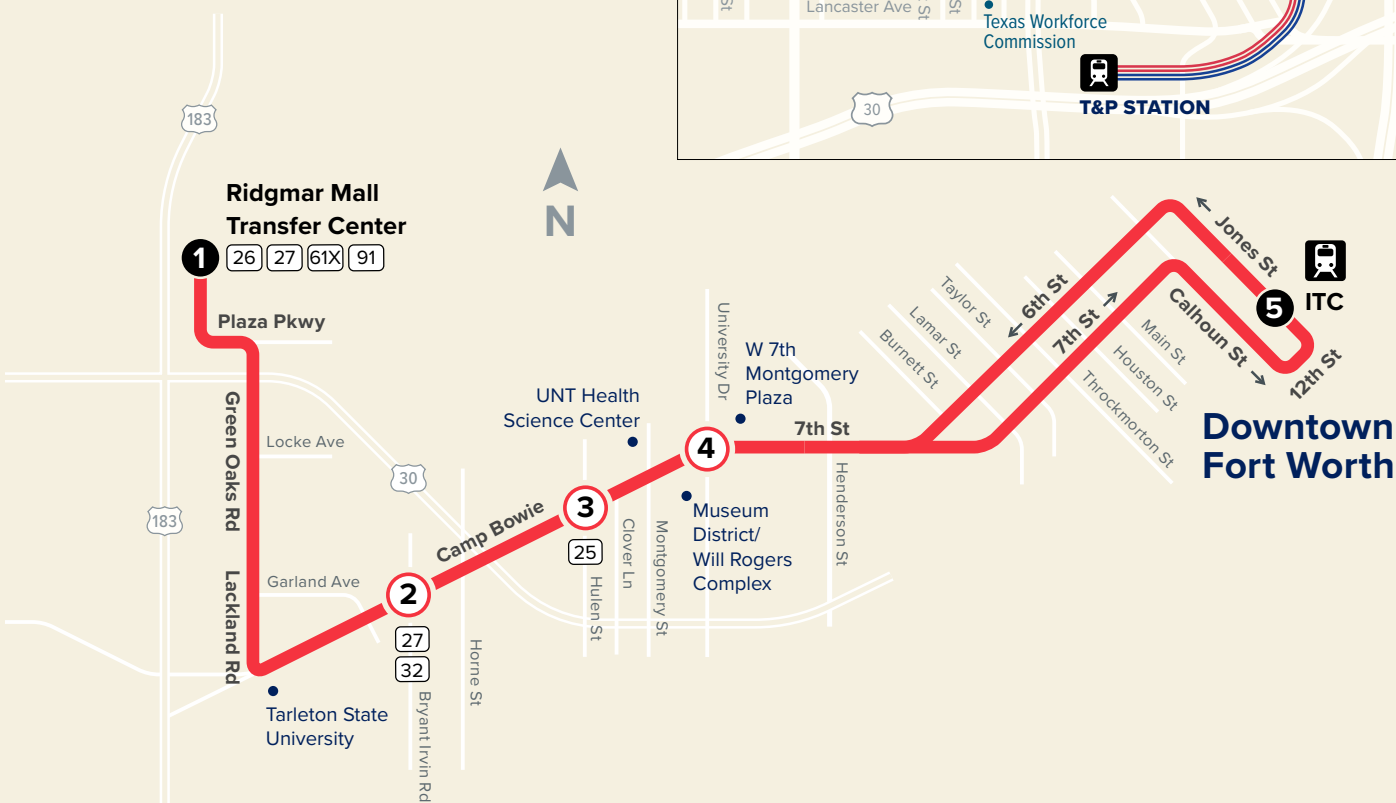

2

Camp Bowie

Map Key

- Route Line
- # Scheduled Timepoint
- # Transfer Center
- # Transfer to other buses
- 🚊 Rail Station

Downtown Detail

**DOWNTOWN ITC/
FORT WORTH
STATION**
1, 2, 3, 4, 5, 6, 7, 8,
9, 10, 11, 12, 14, 15,
46, 60X, 61X, 63X,
64X, 65X, 66X, 89,
Molly

Weekdays

To Downtown

Ridgmar Mall Transfer Center	Camp Bowie & Bryant Irvin	Camp Bowie & Hulen	Camp Bowie & University	ITC Station
1	2	3	4	5
5:00	5:11	5:19	5:25	5:45
5:30	5:41	5:49	5:55	6:15
5:45	5:56	6:04	6:10	6:30
6:00	6:11	6:19	6:25	6:45
6:15	6:26	6:34	6:40	7:00
6:30	6:41	6:49	6:55	7:15
6:45	6:56	7:04	7:10	7:30
7:00	7:11	7:19	7:25	7:45
every 15 minutes				
8:00	8:11	8:19	8:25	8:45
8:30	8:41	8:49	8:55	9:15
9:00	9:11	9:19	9:25	9:45
9:30	9:41	9:49	9:55	10:15
10:00	10:11	10:19	10:25	10:45
10:30	10:41	10:49	10:55	11:15
11:30	11:41	11:49	11:55	12:15

AM Times

PM Times

From Downtown

ITC Station	Camp Bowie & University	Camp Bowie & Hulen	Camp Bowie & Bryant Irvin	Ridgmar Mall Transfer Center
5	4	3	2	1
5:45	5:57	6:05	6:11	6:22
6:00	6:12	6:20	6:26	6:37
6:15	6:27	6:35	6:41	6:52
6:30	6:42	6:50	6:56	7:07
6:45	6:57	7:05	7:11	7:22
7:00	7:12	7:20	7:26	7:37
7:15	7:27	7:35	7:41	7:52
7:30	7:42	7:50	7:56	8:07
7:45	7:57	8:05	8:11	8:22
every 15 minutes				
7:15	7:27	7:35	7:41	7:52
7:45	7:57	8:05	8:11	8:22
8:15	8:27	8:35	8:41	8:52
8:45	8:57	9:05	9:11	9:22
9:15	9:27	9:35	9:41	9:52
9:45	9:57	10:05	10:11	10:22
10:15	10:27	10:35	10:41	10:52
11:15	11:27	11:35	11:41	11:52

Weekends and Major Holidays

From Downtown

ITC Station	Camp Bowie & University	Camp Bowie & Hulen	Camp Bowie & Bryant Irvin	Ridgmar Mall Transfer Center
5	4	3	2	1
6:15	6:27	6:35	6:41	6:52
6:30	6:42	6:50	6:56	7:07
6:45	6:57	7:05	7:11	7:22
7:00	7:12	7:20	7:26	7:37
7:15	7:27	7:35	7:41	7:52
7:30	7:42	7:50	7:56	8:07
every 15 minutes				
7:15	7:27	7:35	7:41	7:52
7:45	7:57	8:05	8:11	8:22
8:15	8:27	8:35	8:41	8:52
8:45	8:57	9:05	9:11	9:22
9:15	9:27	9:35	9:41	9:52
9:45	9:57	10:05	10:11	10:22
10:15	10:27	10:35	10:41	10:52
11:15	11:27	11:35	11:41	11:52