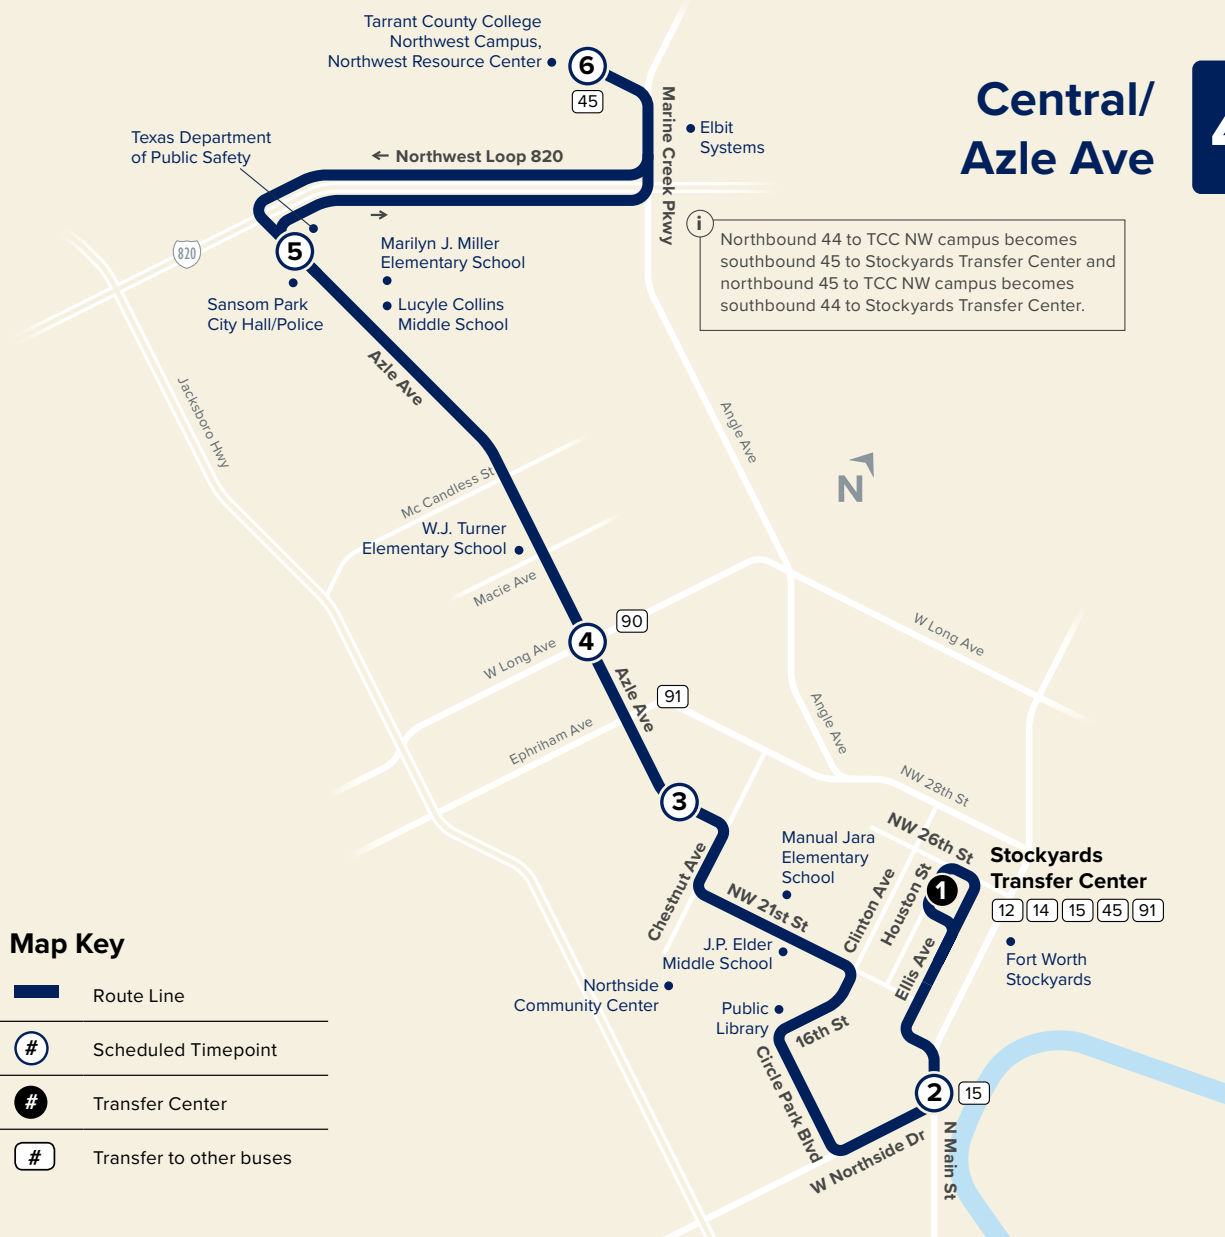

Central/ Azle Ave

44

Map Key

- Route Line

- # Scheduled Timepoint

- # Transfer Center

- # Transfer to other buses

Weekdays

Southbound

TCC Northwest Campus	Azle & Tipton	Azle & Long	25th & Roosevelt	Northside & Main	Stockyards Transfer Center
6	5	4	3	2	1
5:30	5:34	5:39	5:43	5:54	6:00
6:00	6:04	6:09	6:13	6:24	6:30
6:30	6:34	6:39	6:43	6:54	7:00
7:00	7:04	7:09	7:13	7:24	7:30
7:30	7:34	7:39	7:43	7:54	8:00
8:00	8:04	8:09	8:13	8:24	8:30
8:30	8:34	8:39	8:43	8:54	9:00
9:30	9:34	9:39	9:43	9:54	10:00
10:30	10:34	10:39	10:43	10:54	11:00
11:30	11:34	11:39	11:43	11:54	12:00
12:30	12:34	12:39	12:43	12:54	1:00
1:30	1:34	1:39	1:43	1:54	2:00
2:30	2:34	2:39	2:43	2:54	3:00
3:30	3:34	3:39	3:43	3:54	4:00
4:00	4:04	4:09	4:13	4:24	4:30
4:30	4:34	4:39	4:43	4:54	5:00
5:00	5:04	5:09	5:13	5:24	5:30
5:30	5:34	5:39	5:43	5:54	6:00
6:30	6:34	6:39	6:43	6:54	7:00
7:30	7:34	7:39	7:43	7:54	8:00
8:30	8:34	8:39	8:43	8:54	9:00
9:30	9:34	9:39	9:43	9:54	10:00
10:30	10:34	10:39	10:43	10:54	11:00

Northbound

Stockyards Transfer Center	Northside & Main	25th & Roosevelt	Azle & Long	Azle & Tipton	TCC Northwest Campus
1	2	3	4	5	6
5:50	5:56	6:08	6:12	6:17	6:27
6:20	6:26	6:38	6:42	6:47	6:57
6:50	6:56	7:08	7:12	7:17	7:27
7:20	7:26	7:38	7:42	7:47	7:57
7:50	7:56	8:08	8:12	8:17	8:27
8:20	8:26	8:38	8:42	8:47	8:57
9:20	9:26	9:38	9:42	9:47	9:57
10:20	10:26	10:38	10:42	10:47	10:57
11:20	11:26	11:38	11:42	11:47	11:57
12:20	12:26	12:38	12:42	12:47	12:57
1:20	1:26	1:38	1:42	1:47	1:57
2:20	2:26	2:38	2:42	2:47	2:57
3:20	3:26	3:38	3:42	3:47	3:57
3:50	3:56	4:08	4:12	4:17	4:27
4:20	4:26	4:38	4:42	4:47	4:57
4:50	4:56	5:08	5:12	5:17	5:27
5:20	5:26	5:38	5:42	5:47	5:57
6:20	6:26	6:38	6:42	6:47	6:57
7:20	7:26	7:38	7:42	7:47	7:57
8:20	8:26	8:38	8:42	8:47	8:57
9:20	9:26	9:38	9:42	9:47	9:57
10:20	10:26	10:38	10:42	10:47	10:57