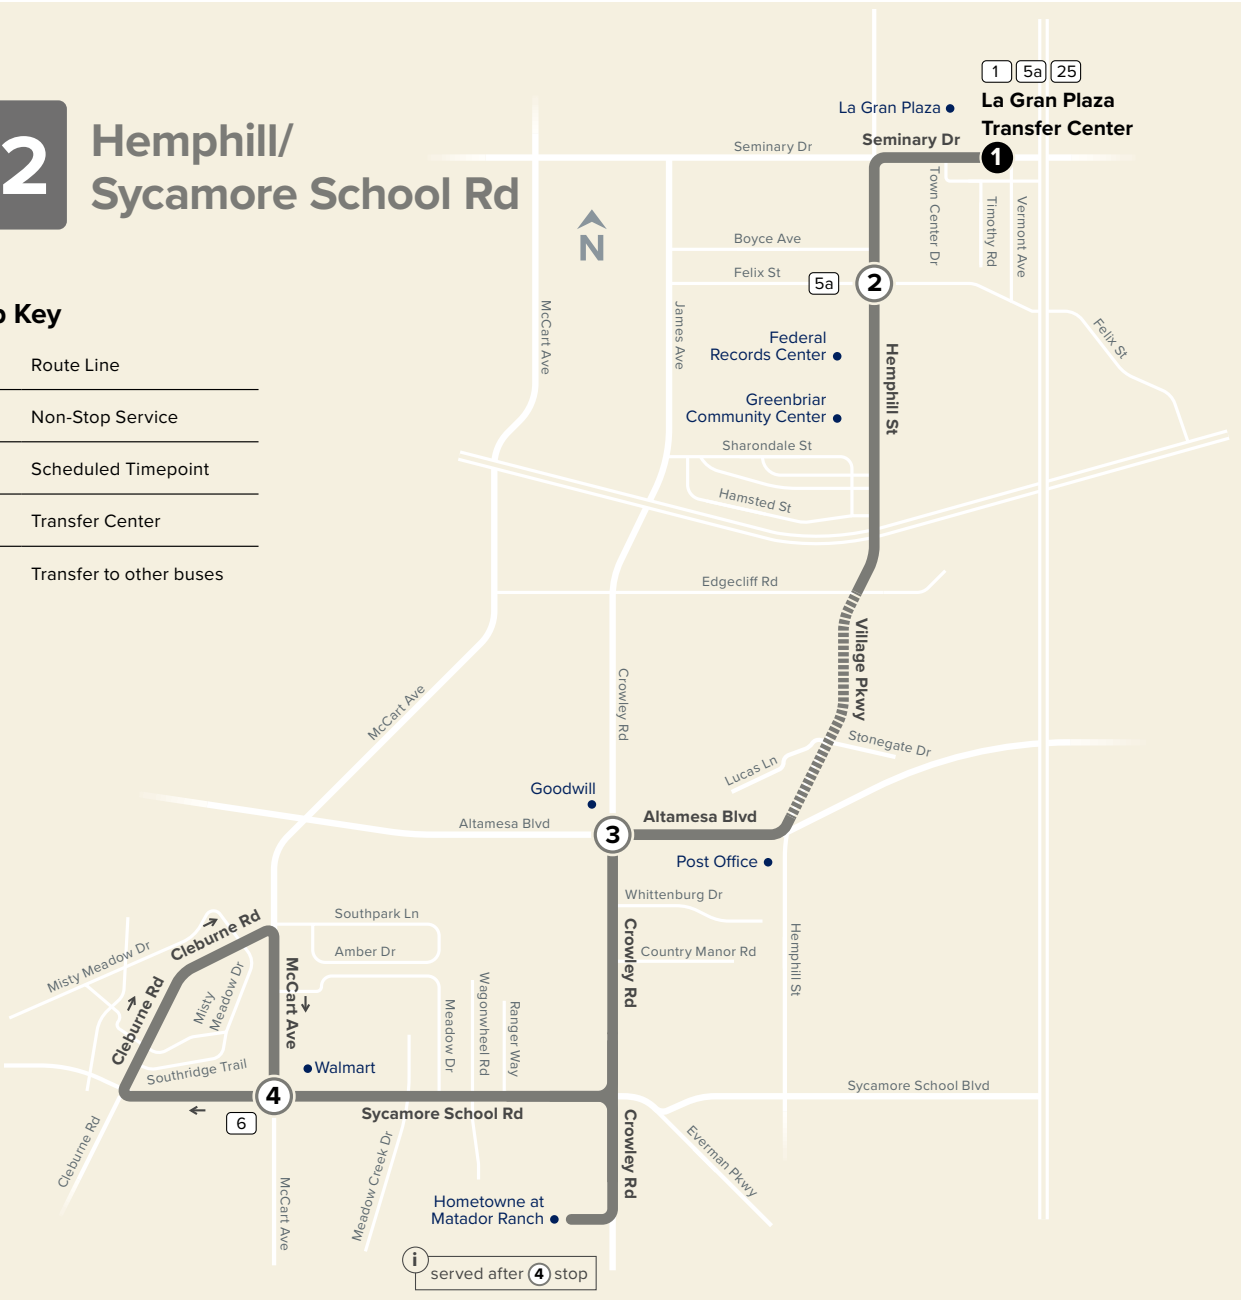

72 Hemphill/ Sycamore School Rd

Map Key

-  Route Line
-  Non-Stop Service
-  Scheduled Timepoint
-  Transfer Center
-  Transfer to other buses

Purchase passes or track your bus with our mobile apps

800 Cherry Street
 Fort Worth, Texas 76102
 Customer Service: (817) 215-8600
 RIDETRINITYMETRO.org | @TrinityMetro

Effective
 Dec. 30, 2018

Weekdays

To La Gran Plaza

Sycamore School & McCart	Altamesa & Crowley	Felix & Hemphill	La Gran Plaza Transfer Center
④	③	②	①
7:12	7:30	7:37	7:45
8:12	8:30	8:37	8:45
9:12	9:30	9:37	9:45
10:12	10:30	10:37	10:45
11:12	11:30	11:37	11:45
12:12	12:30	12:37	12:45
1:12	1:30	1:37	1:45
2:12	2:30	2:37	2:45
3:12	3:30	3:37	3:45
4:12	4:30	4:37	4:45
5:12	5:30	5:37	5:45
6:12	6:30	6:37	6:45
7:12	7:30	7:37	7:45
8:12	8:30	8:37	8:45

From La Gran Plaza

La Gran Plaza Transfer Center	Felix & Hemphill	Altamesa & Crowley	Sycamore School & McCart
①	②	③	④
6:45	6:48	6:57	7:10
7:45	7:48	7:57	8:10
8:45	8:48	8:57	9:10
9:45	9:48	9:57	10:10
10:45	10:48	10:57	11:10
11:45	11:48	11:57	12:10
12:45	12:48	12:57	1:10
1:45	1:48	1:57	2:10
2:45	2:48	2:57	3:10
3:45	3:48	3:57	4:10
4:45	4:48	4:57	5:10
5:45	5:48	5:57	6:10
6:45	6:48	6:57	7:10
7:45	7:48	7:57	8:10

Saturday

From La Gran Plaza

La Gran Plaza Transfer Center	Felix & Hemphill	Altamesa & Crowley	Sycamore School & McCart
①	②	③	④
6:45	6:48	6:57	7:10
7:45	7:48	7:57	8:10
8:45	8:48	8:57	9:10
9:45	9:48	9:57	10:10
10:45	10:48	10:57	11:10
11:45	11:48	11:57	12:10
12:45	12:48	12:57	1:10
1:45	1:48	1:57	2:10
2:45	2:48	2:57	3:10
3:45	3:48	3:57	4:10
4:45	4:48	4:57	5:10
5:45	5:48	5:57	6:10
6:45	6:48	6:57	7:10
7:45	7:48	7:57	8:10