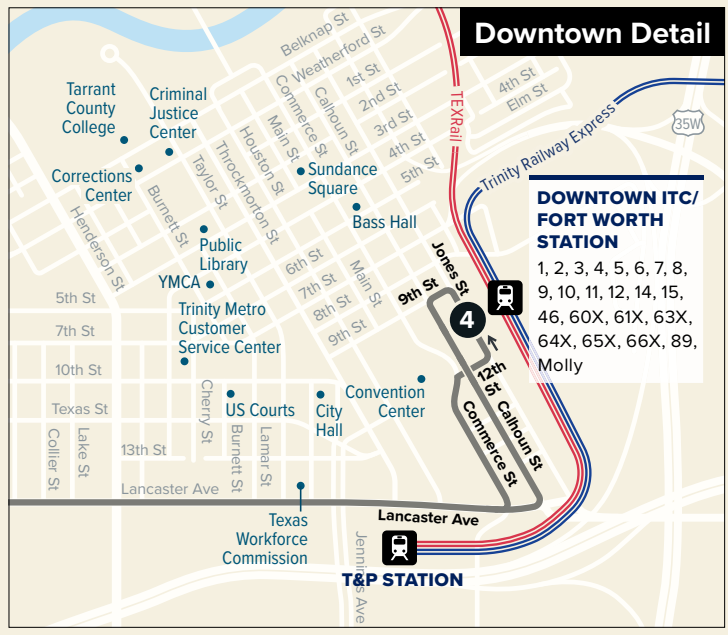

Downtown Fort Worth

University

7

Map Key

- Route Line
- Scheduled Timepoint
- Transfer Center
- Transfer to other buses
- Rail Station

Downtown Detail

DOWNTOWN ITC/FORT WORTH STATION
 1, 2, 3, 4, 5, 6, 7, 8,
 9, 10, 11, 12, 14, 15,
 46, 60X, 61X, 63X,
 64X, 65X, 66X, 89,
 Molly

S Hills & Harwen Ter	University & Devitt	University & Lancaster	ITC Station
①	②	③	④
5:45	5:47	6:00	6:15
6:45	6:47	7:00	7:15
7:45	7:47	8:00	8:15
8:45	8:47	9:00	9:15
9:45	9:47	10:00	10:15
10:45	10:47	11:00	11:15
11:45	11:47	12:00	12:15
12:45	12:47	1:00	1:15
1:45	1:47	2:00	2:15
2:45	2:47	3:00	3:15
3:45	3:47	4:00	4:15
4:45	4:47	5:00	5:15
5:45	5:47	6:00	6:15
6:45	6:47	7:00	7:15

From Downtown

ITC Station	University & Lancaster	University & Berry	S Hills & Harwen Ter
④	③	②	①
6:15	6:26	6:38	6:45
7:15	7:26	7:38	7:45
8:15	8:26	8:38	8:45
9:15	9:26	9:38	9:45
10:15	10:26	10:38	10:45
11:15	11:26	11:38	11:45
12:15	12:26	12:38	12:45
1:15	1:26	1:38	1:45
2:15	2:26	2:38	2:45
3:15	3:26	3:38	3:45
4:15	4:26	4:38	4:45
5:15	5:26	5:38	5:45
6:15	6:26	6:38	6:45
7:15	7:26	7:38	7:45

Weekends & Major Holidays

From Downtown

ITC Station	University & Lancaster	University & Berry	S Hills & Harwen Ter
④	③	②	①
8:15	8:26	8:38	8:45
9:15	9:26	9:38	9:45
10:15	10:26	10:38	10:45
11:15	11:26	11:38	11:45
12:15	12:26	12:38	12:45
1:15	1:26	1:38	1:45
2:15	2:26	2:38	2:45
3:15	3:26	3:38	3:45
4:15	4:26	4:38	4:45
5:15	5:26	5:38	5:45
6:15	6:26	6:38	6:45
7:15	7:26	7:38	7:45