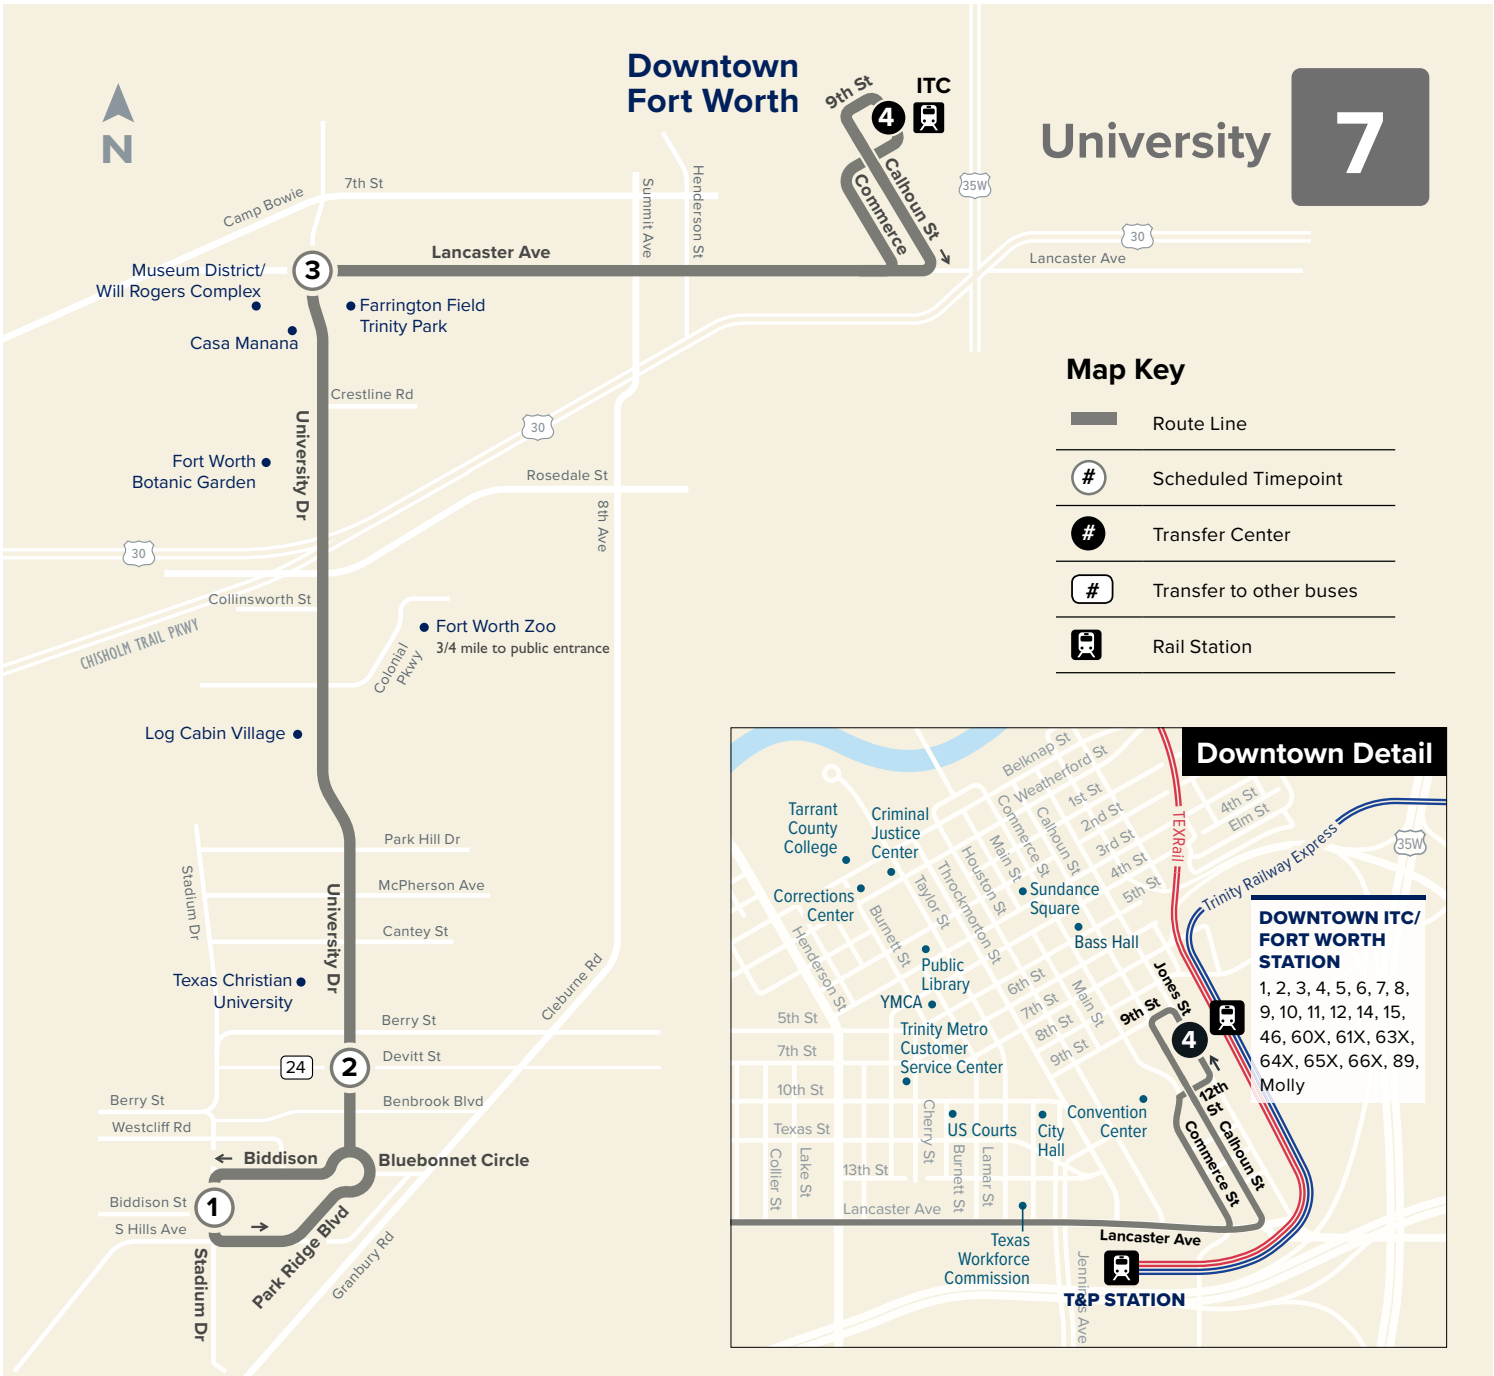

Downtown Fort Worth

University

7

Map Key

- Route Line
- Scheduled Timepoint
- Transfer Center
- Transfer to other buses
- Rail Station

Downtown Detail

DOWNTOWN ITC/FORT WORTH STATION
 1, 2, 3, 4, 5, 6, 7, 8,
 9, 10, 11, 12, 14, 15,
 46, 60X, 61X, 63X,
 64X, 65X, 66X, 89,
 Molly

From Downtown

ITC Station	University & Lancaster	University & Berry	S Hills & Harwen Ter
④	③	②	①
6:15	6:26	6:38	6:45
7:15	7:26	7:38	7:45
8:15	8:26	8:38	8:45
9:15	9:26	9:38	9:45
10:15	10:26	10:38	10:45
11:15	11:26	11:38	11:45
12:15	12:26	12:38	12:45
1:15	1:26	1:38	1:45
2:15	2:26	2:38	2:45
3:15	3:26	3:38	3:45
4:15	4:26	4:38	4:45
5:15	5:26	5:38	5:45
6:15	6:26	6:38	6:45
7:15	7:26	7:38	7:45

AM Times

PM Times

Weekends & Major Holidays

To Downtown

S Hills & Harwen Ter	University & Devitt	University & Lancaster	ITC Station
①	②	③	④
7:45	7:47	8:00	8:15
8:45	8:47	9:00	9:15
9:45	9:47	10:00	10:15
10:45	10:47	11:00	11:15
11:45	11:47	12:00	12:15
12:45	12:47	1:00	1:15
1:45	1:47	2:00	2:15
2:45	2:47	3:00	3:15
3:45	3:47	4:00	4:15
4:45	4:47	5:00	5:15
5:45	5:47	6:00	6:15
6:45	6:47	7:00	7:15

Weekends & Major Holidays

From Downtown

ITC Station	University & Lancaster	University & Berry	S Hills & Harwen Ter
④	③	②	①
8:15	8:26	8:38	8:45
9:15	9:26	9:38	9:45
10:15	10:26	10:38	10:45
11:15	11:26	11:38	11:45
12:15	12:26	12:38	12:45
1:15	1:26	1:38	1:45
2:15	2:26	2:38	2:45
3:15	3:26	3:38	3:45
4:15	4:26	4:38	4:45
5:15	5:26	5:38	5:45
6:15	6:26	6:38	6:45
7:15	7:26	7:38	7:45